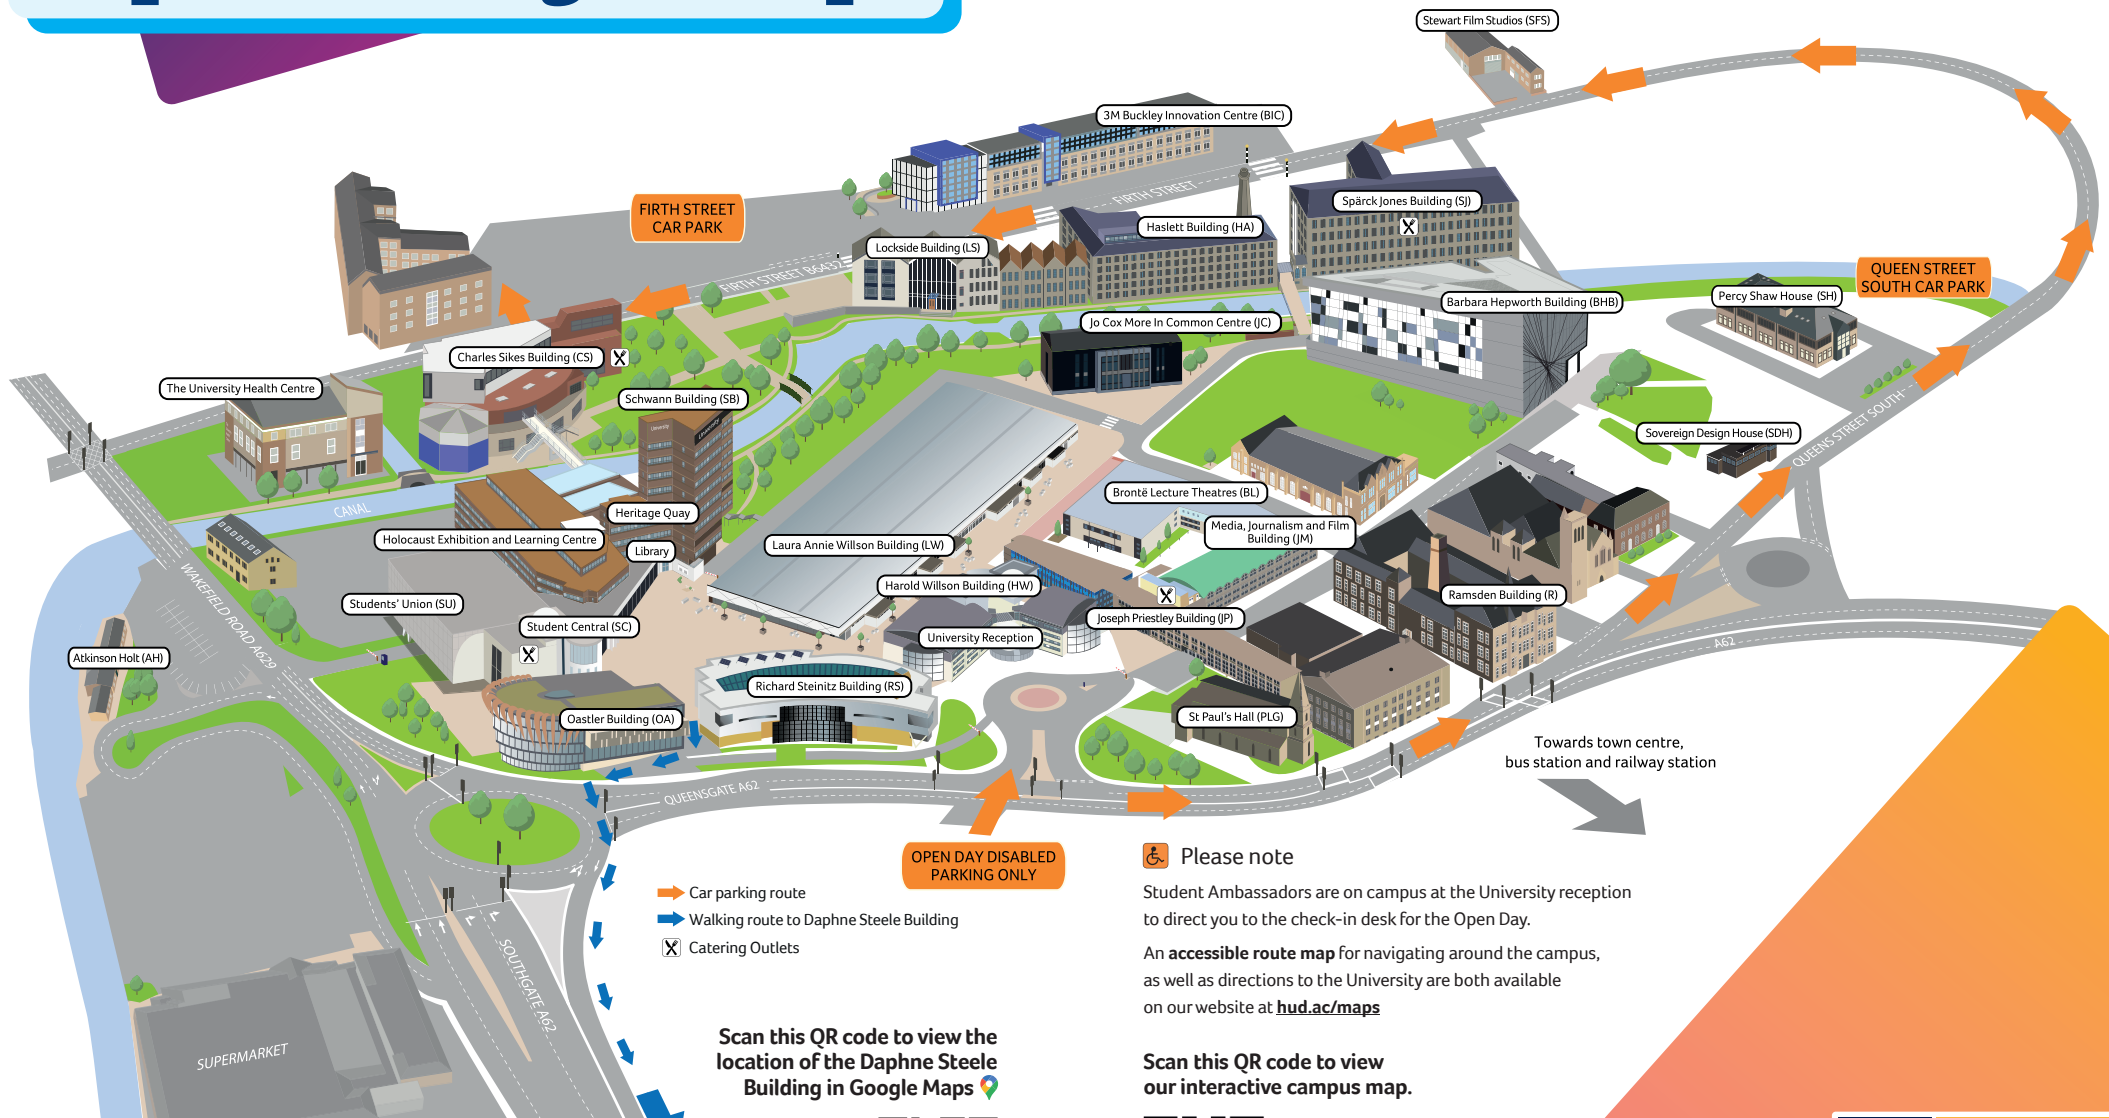

Open Day Map

- Car parking route
- Walking route to Daphne Steele Building
- Catering Outlets

OPEN DAY DISABLED PARKING ONLY

Scan this QR code to view the location of the Daphne Steele Building in Google Maps

Towards Daphne Steele Building and Southgate car park

Please note

Student Ambassadors are on campus at the University reception to direct you to the check-in desk for the Open Day. An **accessible route map** for navigating around the campus, as well as directions to the University are both available on our website at hud.ac/maps

Scan this QR code to view our interactive campus map.

TEF 2023	Overall: Gold
	Student experience: Gold
	Student outcomes: Gold
Teaching Excellence Framework	